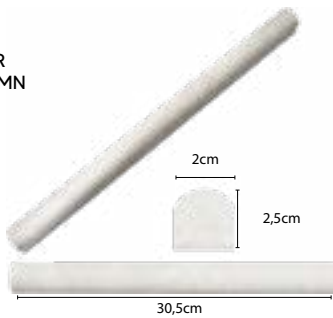

Travertin LIGHT
Travertin NOÇE
Travertin SILVER
Travertin AUTUMN
Travertin ROSE

Travertin LIGHT
Travertin NOÇE
Travertin SILVER
Travertin AUTUMN
Travertin ROSE

MB-LIS-045