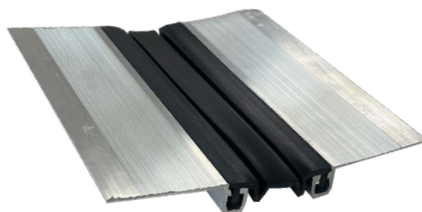

Alüminyum Yapısal Genleşme Derz
Aluminium Structural Expansion Joint
50x12 mm