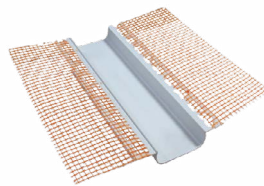

PVC Fileli Oval Fuga
PVC Mesh Bonded Groove
30 mm - 40 mm - 50 mm